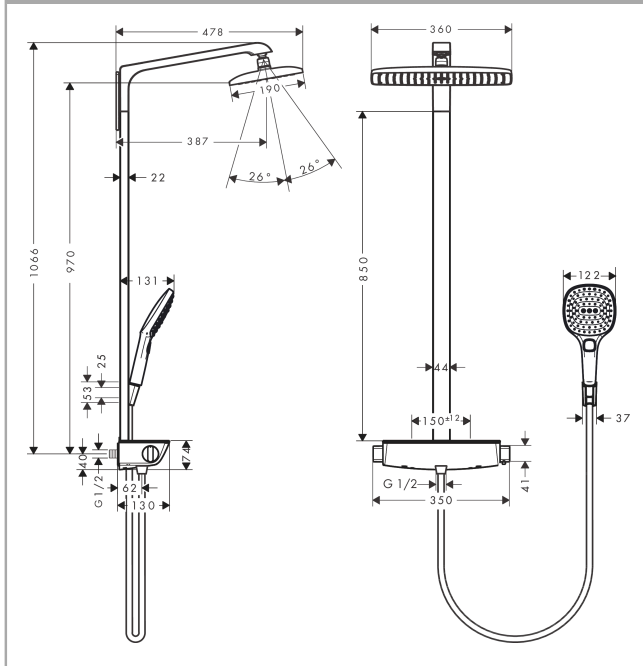

Scale drawing