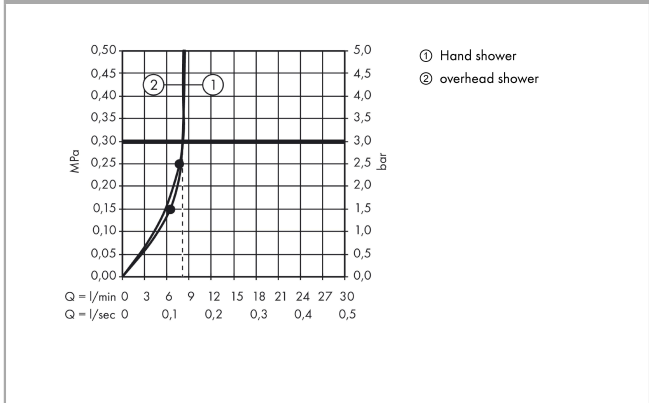

Raindance E

Showerpipe 360 1jet EcoSmart with thermostat

Finish: **White/Chrome** Article Number: **27286400**

Description

product features

- consists of: overhead shower, hand shower, shower thermostat, shower hose, shower holder, shower bar
- overhead shower Raindance E 360 Air
- shower head size overhead shower: 360 x 190 mm
- spray type overhead shower: RainAir
- shelf made of safety glass
- surface shelf: white glass
- spray type hand shower: RainAir, Rain, Whirl
- maximum flow rate for Showerpipe at 3 bar: 9 l/min
- minimum flow pressure: 1 bar
- max. operating pressure: 10 bar
- ball-joint: overhead shower angle adjustable
- bar width: 44 mm
- shower arm length overhead shower: 380 mm
- thermostat Ecostat Select
- safety stop at 40°C
- adjustable hot water limitation
- outlets controlled via turning handle
- suitable for continuous flow water heaters
- mounting type: exposed installation
- connection dimension DN15
- connection thread G ½
- centre distance 150 ± 12 mm
- intrinsically safe against backflow
- pipe length: 1066 mm
- in case of installation on existing G ¼ connections, adaptor no.02026000 must be used
- 2 functions

Technology

Certificates / Sustainability

Raindance E
Showerpipe 360 1jet EcoSmart with thermostat
 Finish: **White/Chrome** Article Number: **27286400**

Product image

Scale drawing

Flowchart

Raindance E
Showerpipe 360 1jet EcoSmart with thermostat
 Finish: **White/Chrome** Article Number: **27286400**