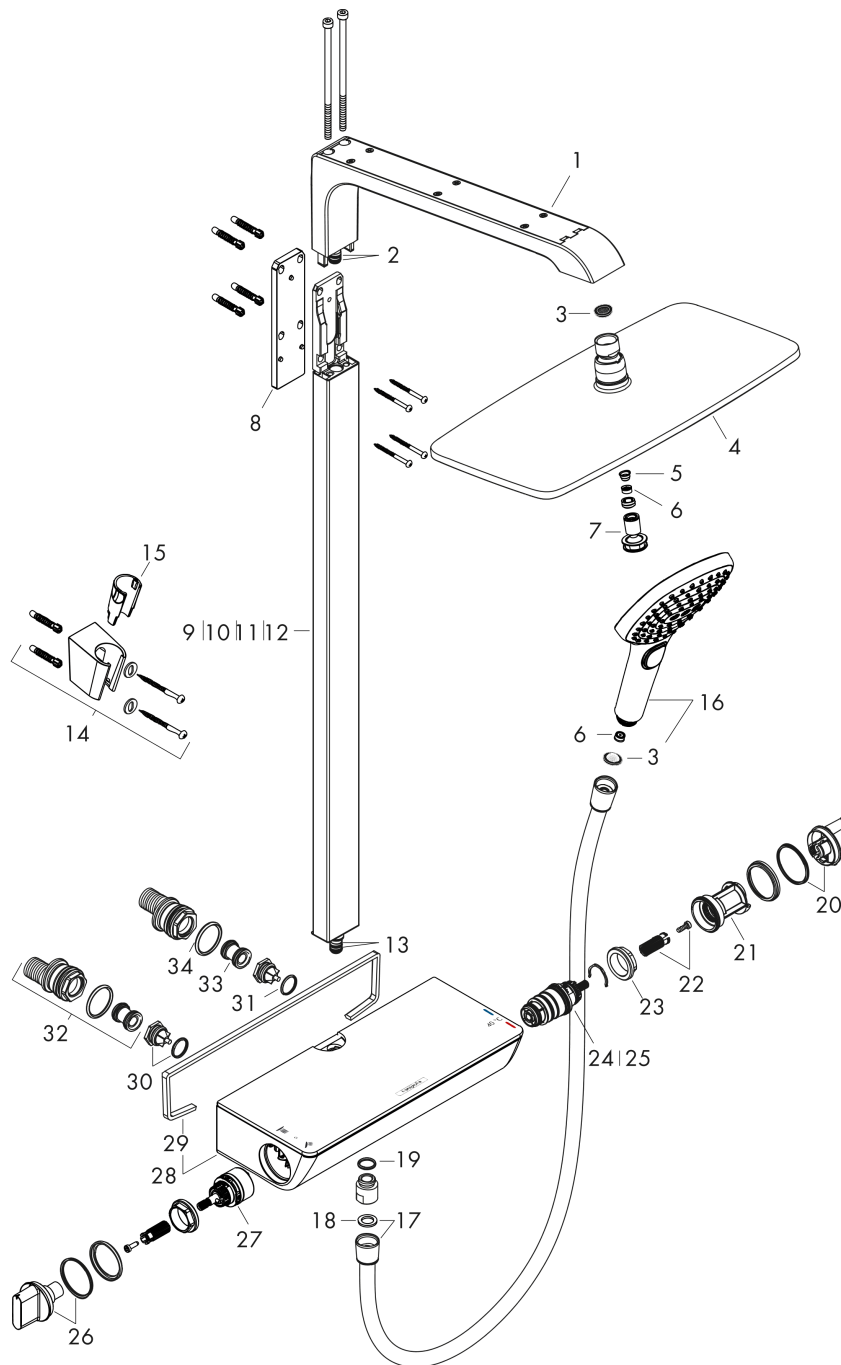

Raindance E
Showerpipe 360 1jet EcoSmart with thermostat
Finish: **White/Chrome** Article Number: **27286400**

Exploded Drawing

Year of production: >02/15

Raindance E

Showerpipe 360 1jet EcoSmart with thermostat

Finish: **White/Chrome** Article Number: **27286400**

Spare part list

Year of production: >02/15

Pos.	Description	Article Number	PC	PU
1	shower arm	92267000	18	1
2	O-ring 9x1,5	98117000	1	1
3	filter packing	94246000	1	1
4	head shower	26604000	98	1
5	filter	97735000	1	1
6	flow limiter (9 l/min)	95659000	3	1
7	air jet	95416000	9	1
8	tile-matching-disk 7 mm	95960XXX	9	-
9	pipe with cover (850 mm)	92265000	18	1
10	pipe with cover (950 mm)	92357000	18	1
11	pipe with cover (1282 mm)	92266000	19	1
12	pipe with cover (1382 mm)	92358000	20	1
13	O-ring 9x1,8	98118000	1	1
14	shower holder	28331000	98	1
15	guide	98918000	1	1
16	handshower	26521400	98	1
17	shower hose Isiflex'B 1,60 m	28276000	98	1
18	seal	98058000	1	1
19	O-ring 14x2	98129000	1	1
20	handle for thermostat	95770000	11	1
21	safety set	95771000	3	1
22	handle fixing set	92130000	2	1
23	nut	98913000	6	1
24	thermostat cartridge	98282000	14	1
25	cartridge for exchanged connections	92373000	18	1
26	handle	95957000	11	1
27	shut off unit with selector	98283000	12	1
28	escutcheon	98478400	18	1
29	seal	97530000	2	1
30	non return valve (pressure-resistant up to 2 MPa)	95773000	8	1
31	O-ring 17x2	98199000	1	1
32	set of S-unions	95772000	13	1
33	noise reduction	96429000	2	1
34	O-ring 29x3	98371000	2	1
a	brake disc	92832000	2	1