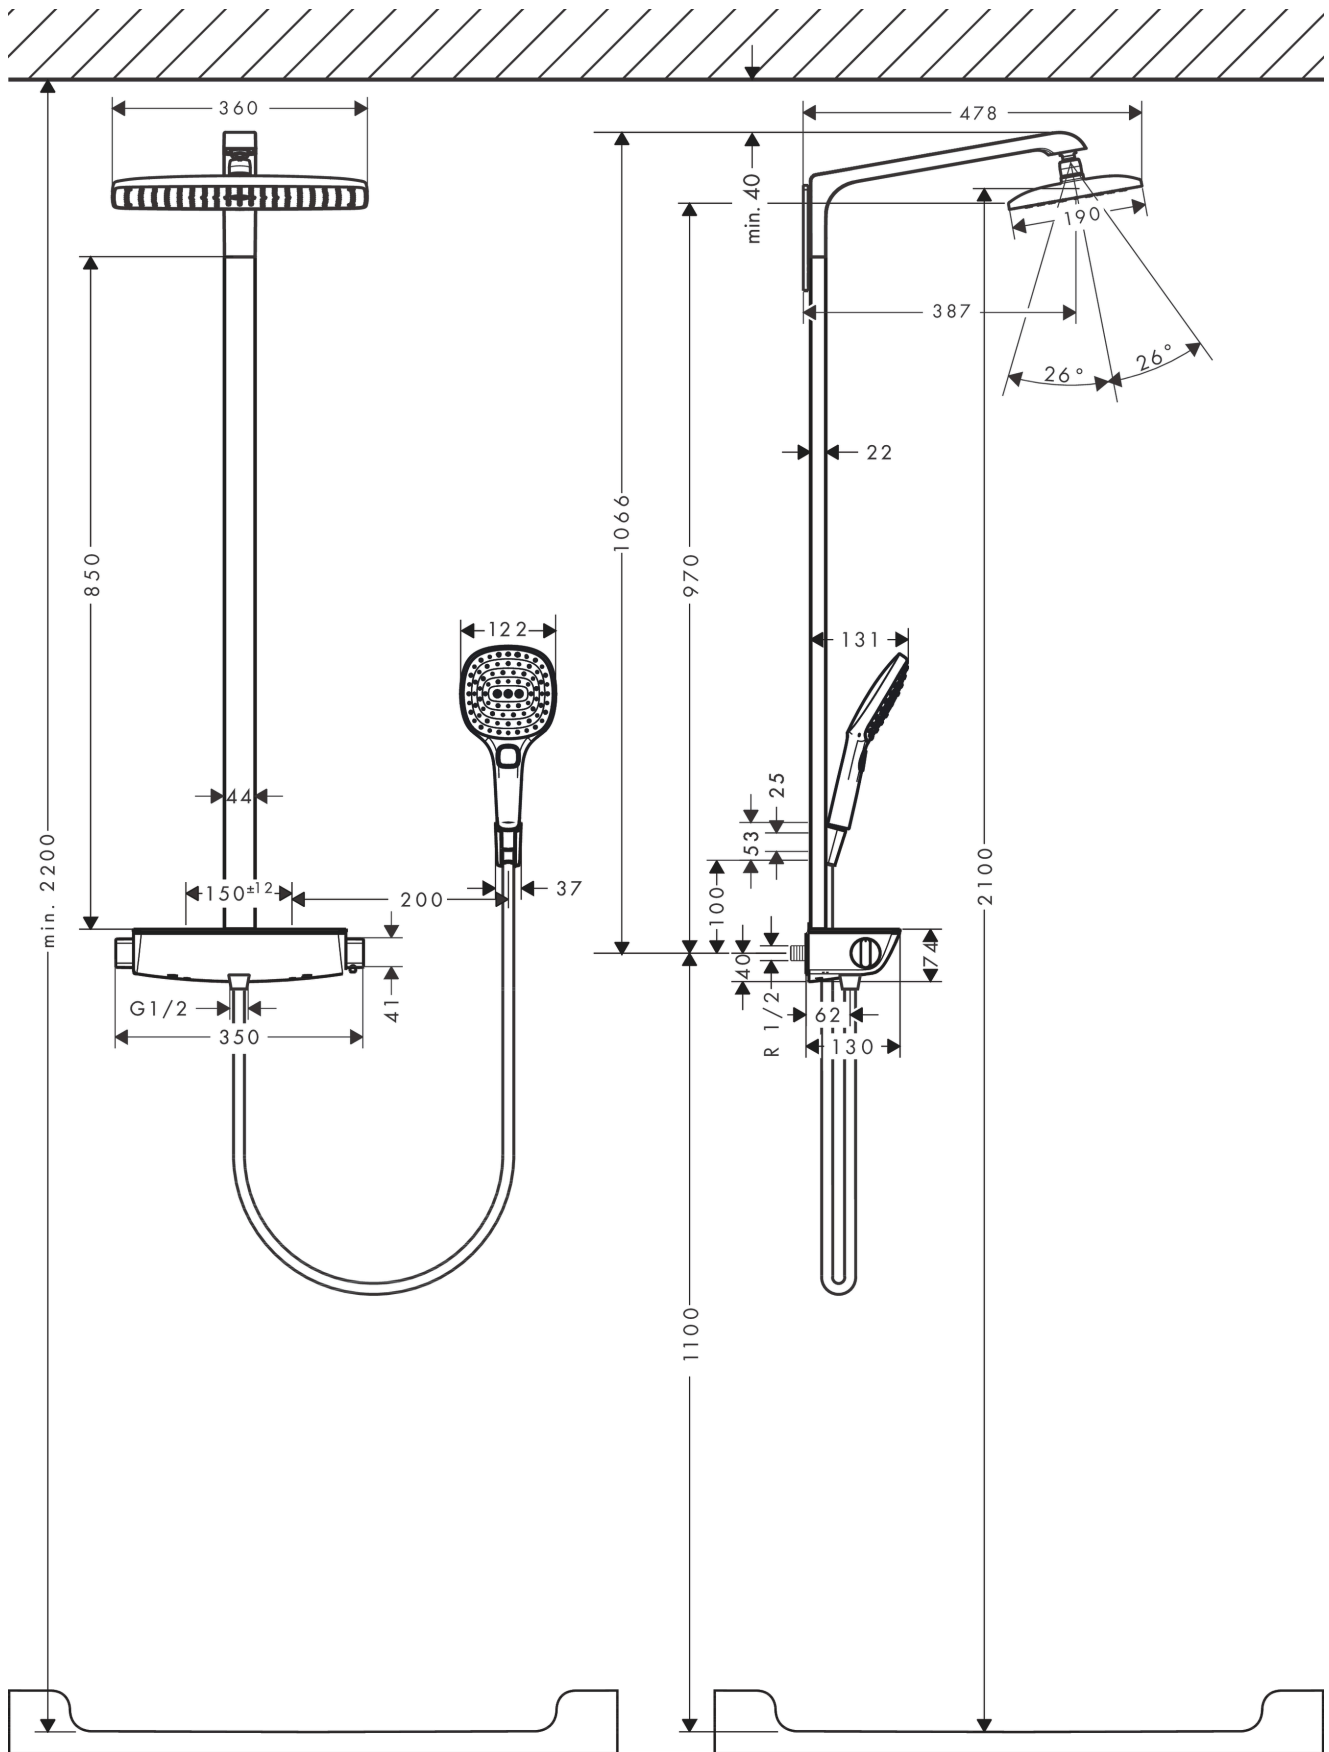

Raindance E
Showerpipe 360 1jet EcoSmart with thermostat
Finish: **White/Chrome** Article Number: **27286400**

Installation examples